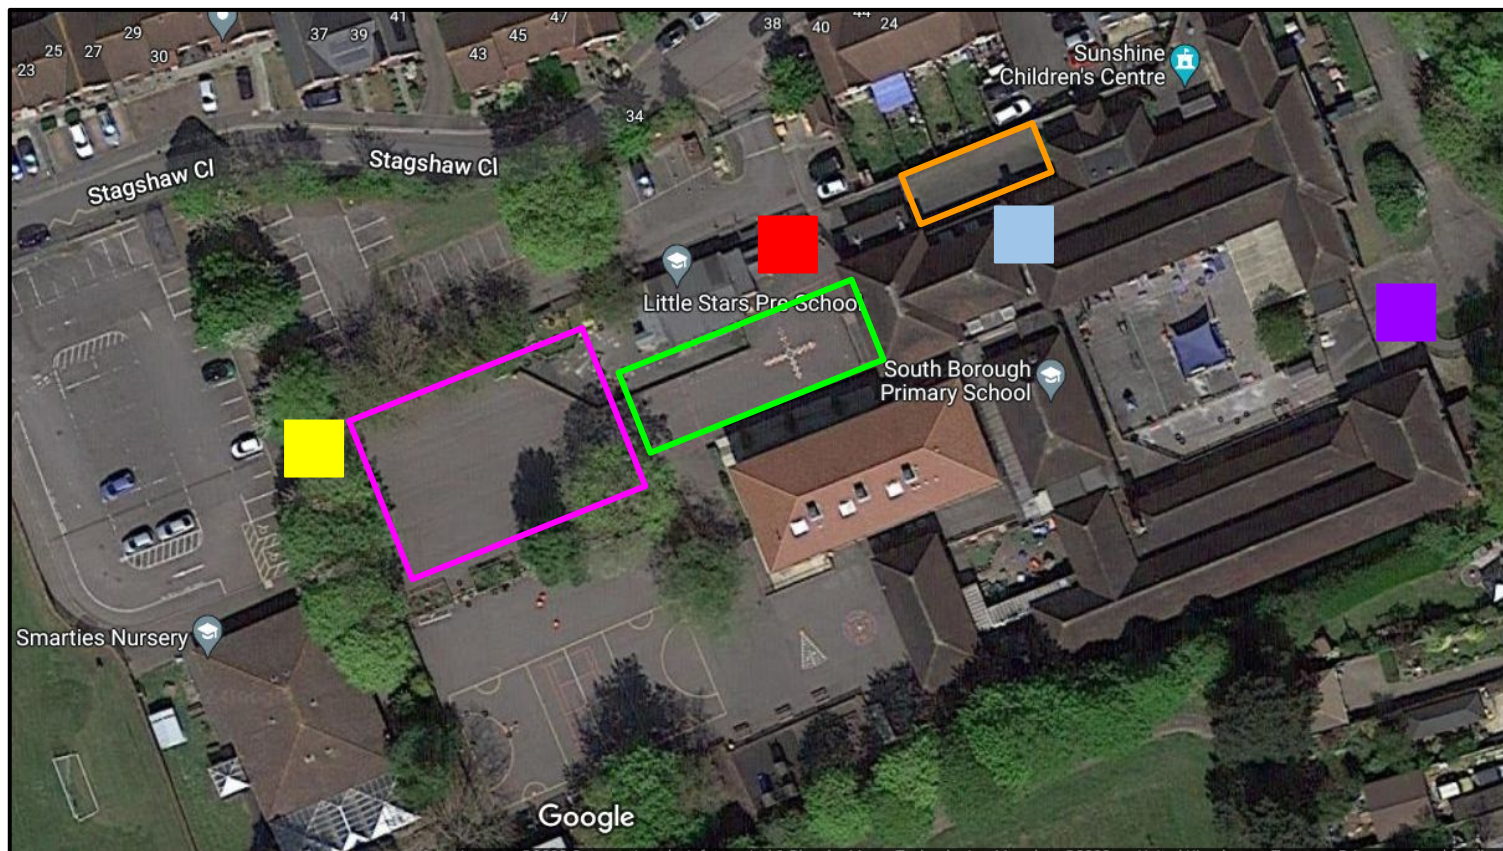

School Day (timings, drop off and collection points) - September 2022

We are writing to inform you of the drop off and collection arrangements that will be in place for our return to school from **Monday 5th September**. The Government has issued a directive to all schools to be open for at least 6.5 hours per day. We have therefore adapted our start/finish times slightly as detailed below.

| | | | | | |
|--|---|--|--|-----------------------------|--|
|  | Gate 1 | Closed whilst building works are carried out in Early Years | | | |
|  | White Doors | Drop Off Nursery | AM session: 8:40am PM session: 12:30pm | Pick Up Nursery | AM session: 11:40am PM session: 3:30pm |
| | | Drop Off Reception | 8:45am Door opens 8:40am Door closes 8:50am | Pick Up Reception | 3:15pm Door open 3:15pm Door Closes 3:25pm |
|  | Gate 2 | Drop Off Y1 - 6 | 8:45am Gate opens 8:40am Gate closes 8:50am | Pick Up Y1 - 6 | 3:15pm Gate opens 3:10pm Gate closes 3:25pm |
|  | Gate 3 | Drop Off Y1 - 6 | 8:45am Gate opens 8:40am Gate closes 8:50am | Pick Up Y1 - 6 | 3:15pm Gate opens 3:10pm Gate closes 3:25pm |
|  | Collection Zone Nursery & Reception | Please wait here to collect your child Children will be dismissed from the white doors at these times: Nursery: 11:40am/3:30pm Reception: 3:15pm | | | |
|  | Collection Zone Y1, 2, 3, 4 | Please wait here to collect your child Children will be dismissed from the top playground at 3:15pm | | | |
|  | Collection Zone Y5 & 6 | Please wait here to collect your child Children will be dismissed from their classrooms at 3:15pm | | | |